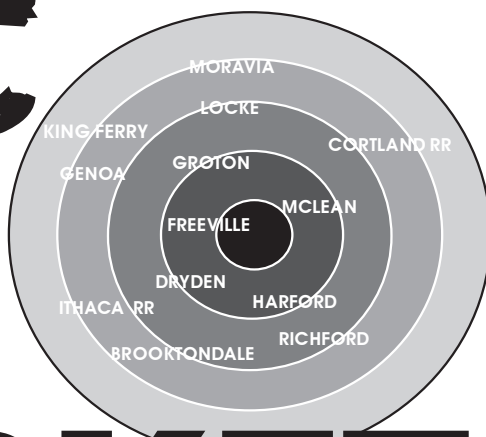

TARGET

Pick the
ZIPCODES
You Need to
Cover!

YOUR

MARKET

Make a
BIG IMPACT
in your local
community!

FLYERS